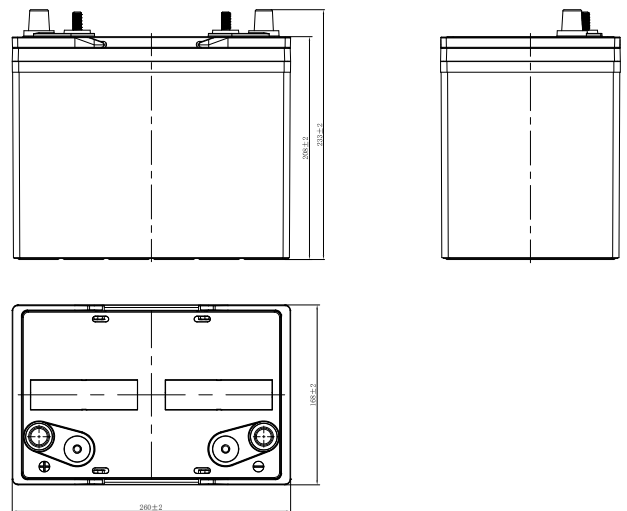

*Values are subject to variation of +/- 5% in normal manufacturing processes.