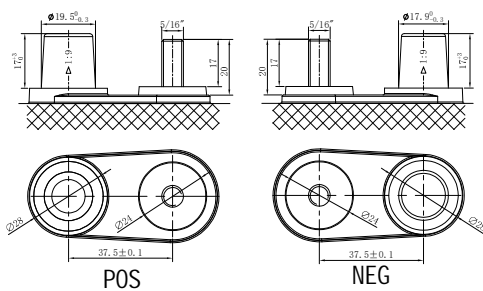

*Values are subject to variation of +/- 5% in normal manufacturing processes.